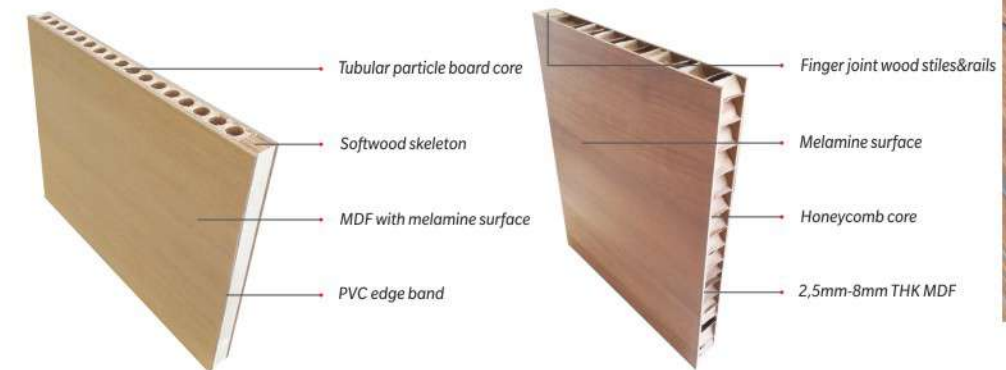

INTERIOR FLUSH DOOR WITH TUBULAR BOARD CORE